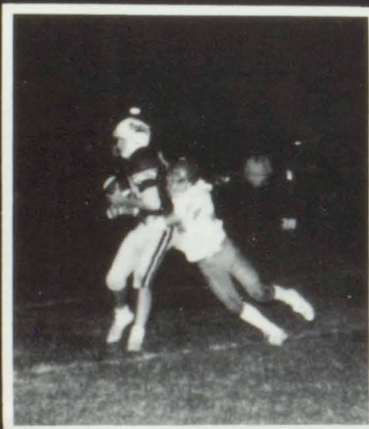

1983 TOUGH ON BEARS

SPORTS SPORTS SPORTS SPORTS SPORTS SPORTS SPORTS SPORTS
SPORTS SPORTS SPORTS SPORTS SPORTS SPORTS SPORTS SPORTS

Above left- Al Stehlik receives a kick-off. Above right- The offensive line getting ready to block in a punting situation.

1

2

4

3

1) The Bears show their team spirit. 2) Litwiller launches the ball to one of his receivers.

3) Burwell MacKall snags another pass from Litwiller. 4) Head Coach James Dion looking over his Bear team.