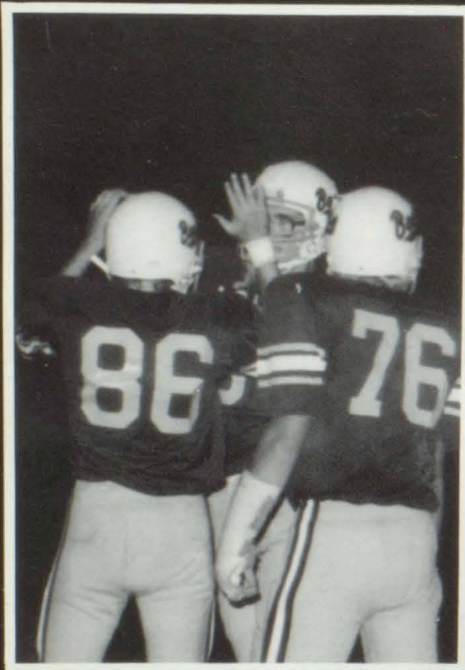

1983 TOUGH ON BEARS

SPORTS SPORTS SPORTS SPORTS SPORTS SPORTS SPORTS SPORTS
SPORTS SPORTS SPORTS SPORTS SPORTS SPORTS SPORTS SPORTS

Above left- Al Stehlik receives a kick-off. Above right- The offensive line getting ready to block in a punting situation.

1

2

4

3

1) The Bears show their team spirit. 2) Litwiller launches the ball to one of his receivers.

3) Burwell MacKall snags another pass from Litwiller. 4) Head Coach James Dion looking over his Bear team.